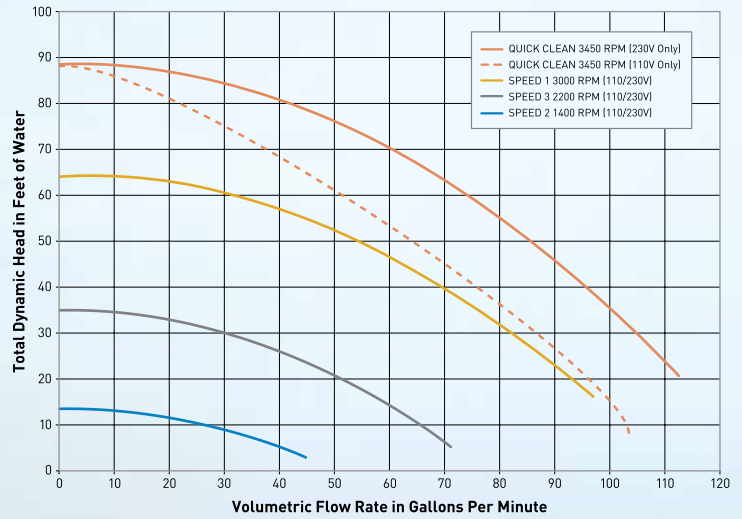

Find out why SuperFlo® VS pumps are the smart upgrade for everyday pools.

Learn more from your Pentair dealer or visit pentairpool.com/SuperFlo.

AN ECO SELECT® BRAND PRODUCT

The SuperFlo VS pump has earned the Eco Select brand distinction as one of the "greenest" and most efficient choices from Pentair. Eco Select products are designed to help you save energy, conserve water, eliminate or reduce noise, or otherwise contribute to a more environmentally responsible equipment system.

ENERGY STAR® Certified SuperFlo VS pumps from Pentair meet strict energy-efficiency criteria set by the U.S. Environmental Protection Agency and the U.S. Department of Energy. These pumps save money, reduce energy use and protect the environment.

PERFORMANCE CURVES

1620 HAWKINS AVE, SANFORD, NC 27330 800.831.7133 WWW.PENTAIRPOOL.COM

All Pentair trademarks and logos are owned by Pentair or one of its global affiliates. SuperFlo® and Eco Select® are registered trademarks of Pentair Water Pool and Spa, Inc. and/or its affiliated companies in the United States and/or other countries. Hayward® and Super Pump® are registered trademarks of Hayward Industries, Inc. Because we are continuously improving our products and services, Pentair reserves the right to change specifications without prior notice. Pentair is an equal opportunity employer.

pumps • filters • heaters • heat pumps • automation • lighting • cleaners • sanitizers • water features • maintenance products